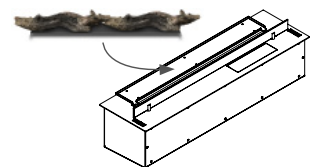

TECHNICAL GLASS PANEL

The dedicated toughened glass plate covers the flame making it stable and even.

Forma 1200 Left Corner

Burner model	FLA3+ 990 (BEV Technology®)
Fuel tank capacity	17.2 L
Maximum burn time	31 hours
Maximum heat output	7.0 kW
Minimum room cubature	70 m ³
Flame height regulation	6 stages
Weight	83.2kg
Fuel type	bioethanol 95 - 96,6%
Flue	not required
Air change rate	1 space volume per hour
Power supply	230 V
Finish	black powder coating
Materials	steel, galvanized steel, toughened glass
Application	for indoor use only

CONTROL OPTIONS

included

included

optional

'FLA3 NET-ZERO' APP

Control the fire with your smartphone!

optional tray with 2 ceramic logs or white stones
(installed on the top of the burner, behind the fire line)