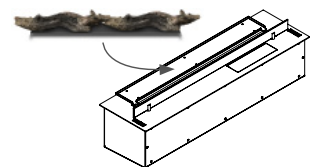

TECHNICAL GLASS PANEL

The dedicated toughened glass plate covers the flame making it stable and even.

Forma 1200 Right Corner

Burner model	FLA3+ 990 (BEV Technology®)
Fuel tank capacity	17.2 L
Maximum burn time	31 hours
Maximum heat output	7.0 kW
Minimum room cubature	70 m ³
Flame height regulation	6 stages
Weight	83.2 kg
Fuel type	bioethanol 95 - 96,6%
Flue	not required
Air change rate	1 space volume per hour
Power supply	230 V
Finish	black powder coating
Materials	steel, galvanized steel, toughened glass
Application	for indoor use only

CONTROL OPTIONS

included

included

optional

'FLA3 NET-ZERO' APP

Control the fire with your smartphone!

optional tray with 2 ceramic logs or white stones
(installed on the top of the burner, behind the fire line)