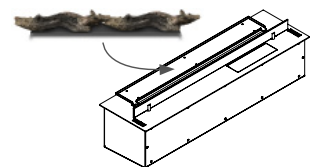

TECHNICAL GLASS PANEL

The dedicated toughened glass plate covers the flame making it stable and even.

Forma 1200 Right Corner

Burner model	FLA3 990 (BEV Technology®)
Fuel tank capacity	5.5 L
Maximum burn time	10 hours
Maximum heat output	7.0 kW
Minimum room cubature	70 m ³
Flame height regulation	6 stages
Weight	72.2 kg
Fuel type	bioethanol 95 - 96,6%
Flue	not required
Air change rate	1 space volume per hour
Power supply	230 V
Finish	black powder coating
Materials	steel, galvanized steel, toughened glass
Application	for indoor use only

CONTROL OPTIONS

included

included

optional

'FLA3 NET-ZERO' APP

Control the fire with your smartphone!

optional tray with 2 ceramic logs or white stones
(installed on the top of the burner, behind the fire line)