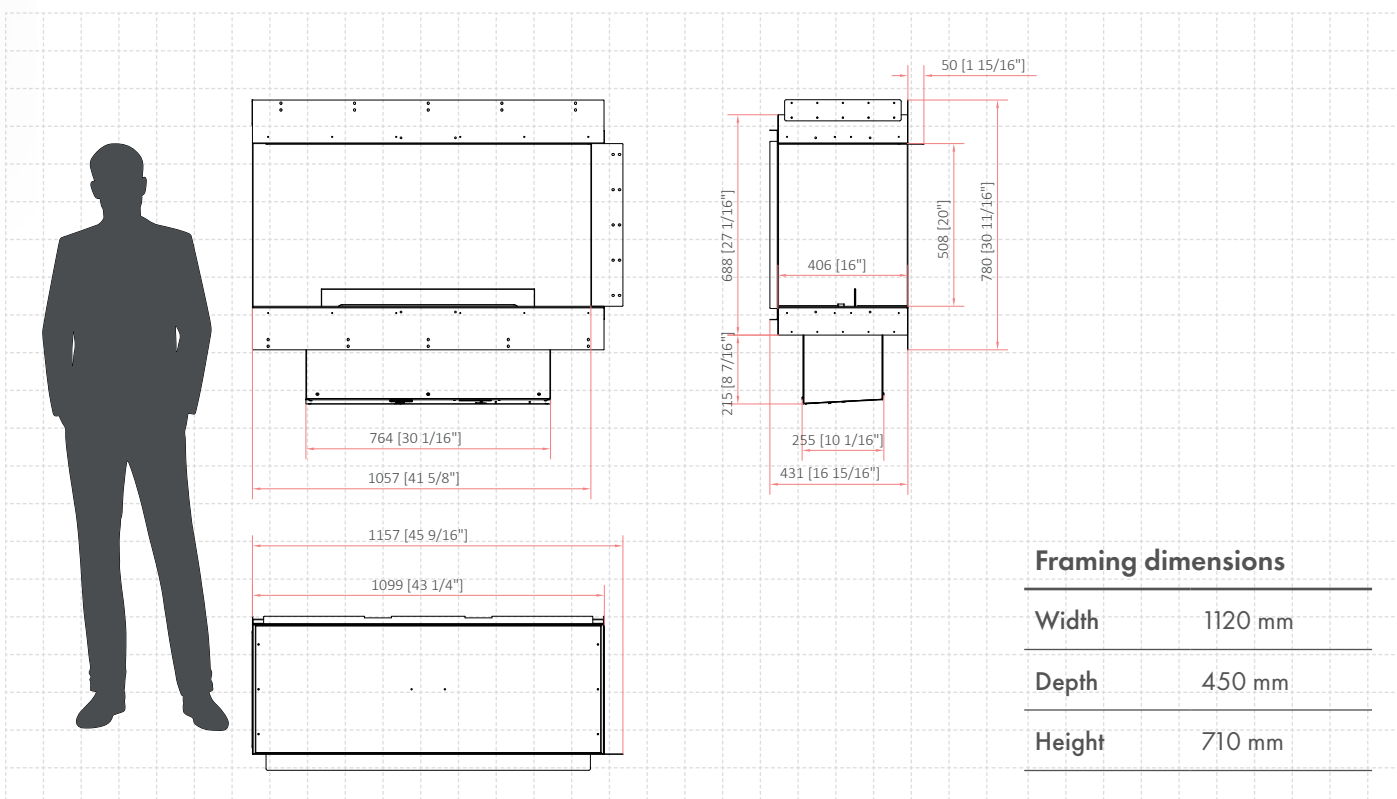

Forma 1000 Left Corner

Burner model	FLA4+ 790mm
Fuel tank capacity	13.4 L
Maximum burn time	25 hours
Maximum heat output	4.4 kW
Minimum room cubature	44 m ³
Flame height regulation	6 stages
Weight	70.7 kg
Fuel type	bioethanol 95 - 96,6%
Flue	not required
Air change rate	1 space volume per hour
Power supply	230 V
Finish	black powder coating
Materials	steel, galvanized steel, tempered glass
Application	for indoor use only

CONTROL OPTIONS

included

included

optional

'PLANIKA BEV' APP

Control the fire with your smartphone!

Framing dimensions

Width	1120 mm
Depth	450 mm
Height	710 mm