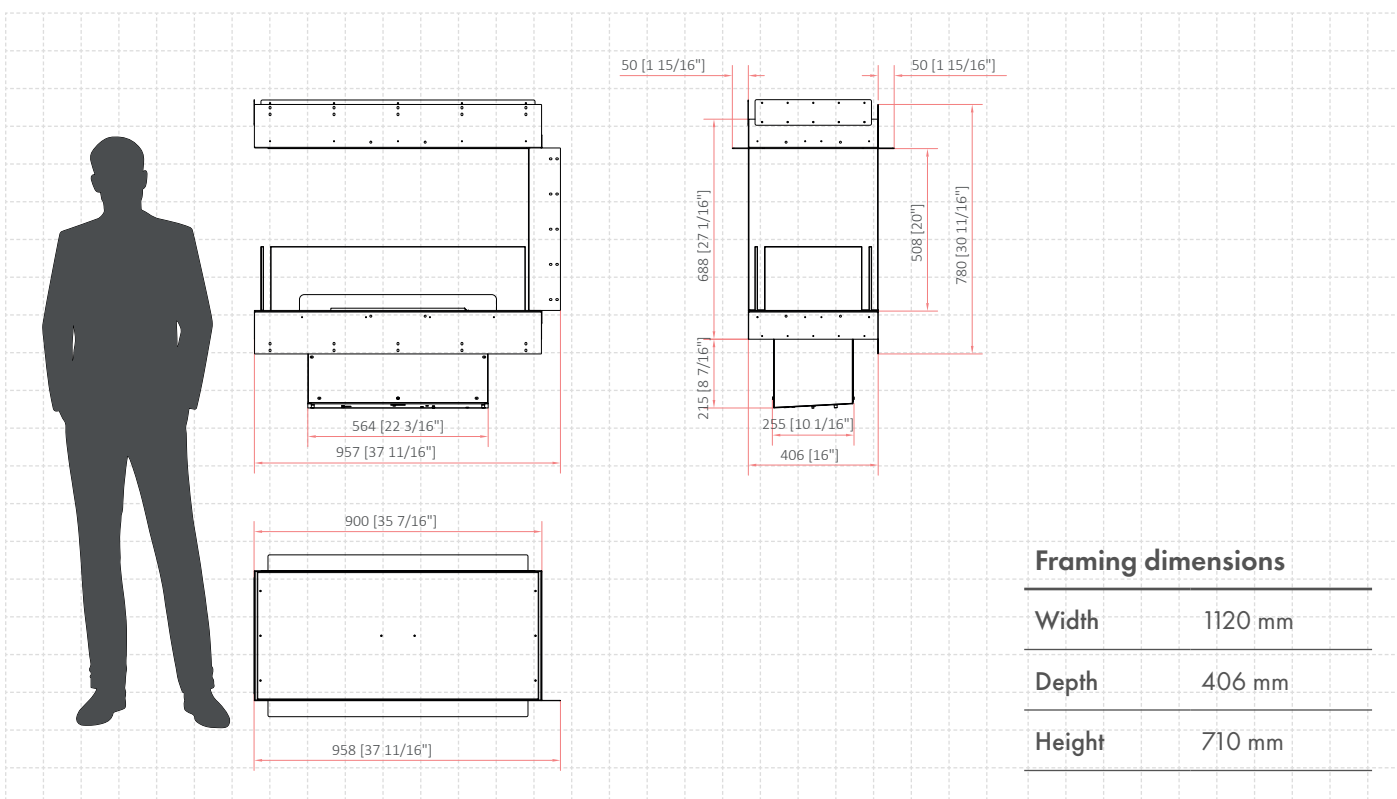

Forma 1000 Room Divider

Burner model	FLA4+ 790mm
Fuel tank capacity	13.4 L
Maximum burn time	25 hours
Maximum heat output	4.4 kW
Minimum room cubature	44 m ³
Flame height regulation	6 stages
Weight	68.4 kg
Fuel type	bioethanol 95 - 96,6%
Flue	not required
Air change rate	1 space volume per hour
Power supply	230 V
Finish	black powder coating
Materials	steel, galvanized steel, tempered glass
Application	for indoor use only

CONTROL OPTIONS

included

included

optional

'PLANIKA BEV' APP

Control the fire with your smartphone!

Framing dimensions

Width	1120 mm
Depth	406 mm
Height	710 mm