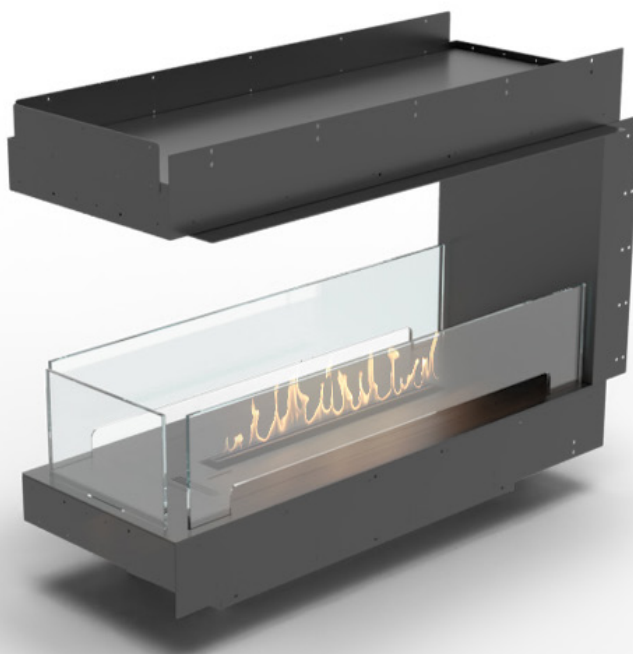

FORMA 1000 ROOM DIVIDER WITH FLA4+ 790 AUTOMATIC BEV® BURNER

Net Zero fireplace with the BEV Technology®

ZERO CLEARANCE FIREBOX

The ultimate firebox with our zero clearance design allows you to seamlessly integrate the fireplace into combustible materials and mount your TV directly above the fireplace.

REMOTE CONTROL

Easily control your fireplace with the handy remote. You're in charge of the flames. Go for one of 3 flame levels to adjust the ambience and coziness to your needs.

AUTOMATIC REFILLING

The automatic pump communicates with the device, delivering the necessary amount of fuel. There is no risk of overfilling the tank or spilling the fuel.

TOUCH CONTROL PANEL

Experience the ultimate convenience with the LCD touch control panel. Easily adjust the fireplace settings, check fuel levels, or set a shut-off timer. Additionally, the child lock feature ensures safety for the youngest users.

Forma 1000 Room Divider

Burner model	FLA4+ 790mm
Fuel tank capacity	13.4 L
Maximum burn time	25 hours
Maximum heat output	4.4 kW
Minimum room cubature	44 m ³
Flame height regulation	6 stages
Weight	68.4 kg
Fuel type	bioethanol 95 - 96,6%
Flue	not required
Air change rate	1 space volume per hour
Power supply	230 V
Finish	black powder coating
Materials	steel, galvanized steel, tempered glass
Application	for indoor use only