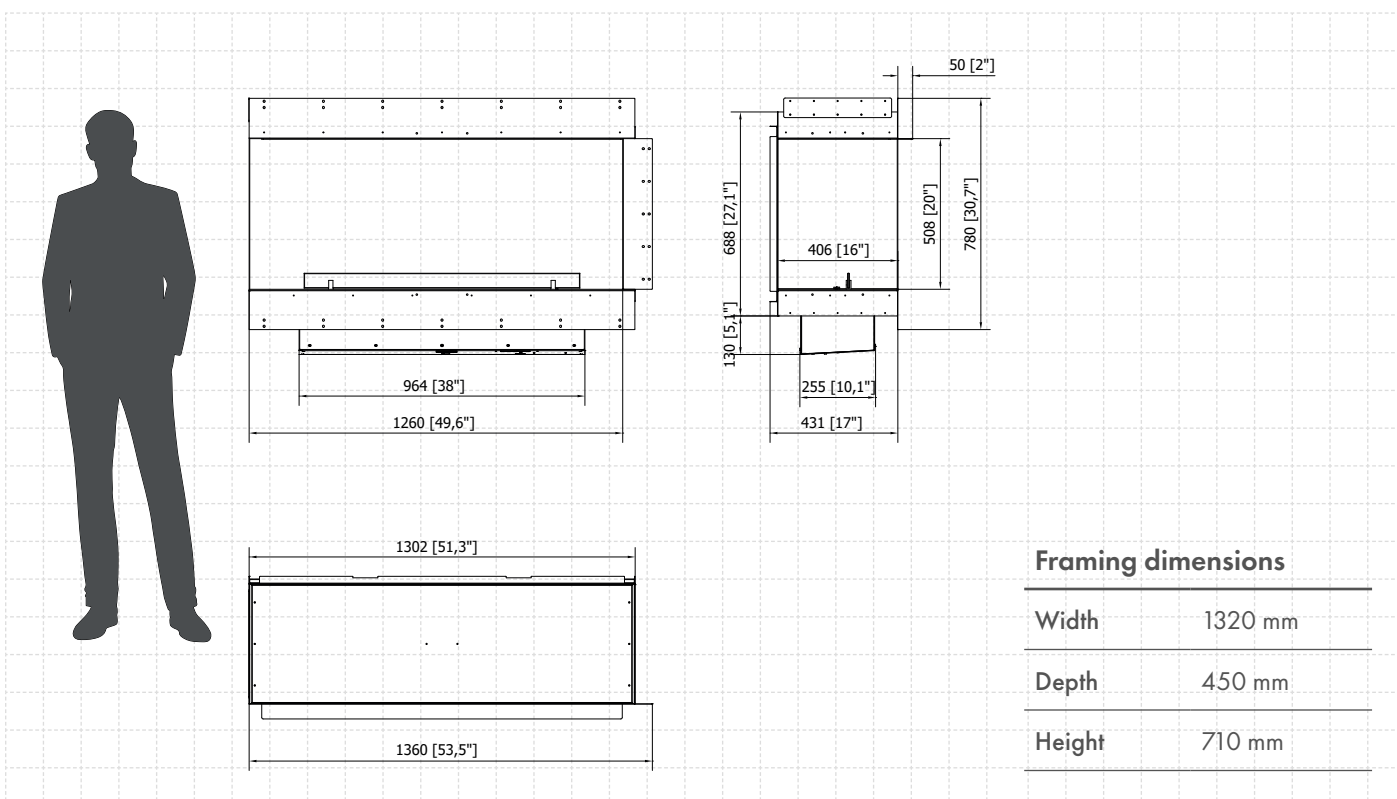

# Forma 1200 Left Corner

Burner model	Prime Fire 2.0 990
Fuel tank capacity	5.5 L
Maximum burn time	8 hours
Maximum heat output	7.0 kW
Minimum room cubature	70 m <sup>3</sup>
Flame height regulation	2 stages
Weight	73.7 kg
Fuel type	bioethanol 95 - 96,6%
Flue	not required
Air change rate	1 space volume per hour
Power supply	230 V
Finish	black powder coating
Materials	steel, galvanized steel, tempered glass
Application	for indoor use only

## CONTROL OPTIONS

included

included

optional

## Framing dimensions

Width	1320 mm
Depth	450 mm
Height	710 mm