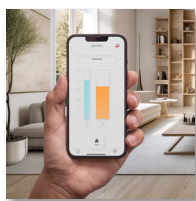

## REMOTE CONTROL

Easily control your fireplace with the handy remote. You're in charge of the flames. Go for one of 3 flame levels to adjust the ambience and coziness to your needs.

## INTEGRATED CONTROL PANEL

Experience the ultimate convenience with the integrated control panel, featuring an intuitive design that lets you effortlessly adjust the flame height to create the perfect ambience.

## MOBILE APP

A fireplace controlled by an app offers the convenience of adjusting flame settings and ambience remotely, enhancing comfort and ease of use.