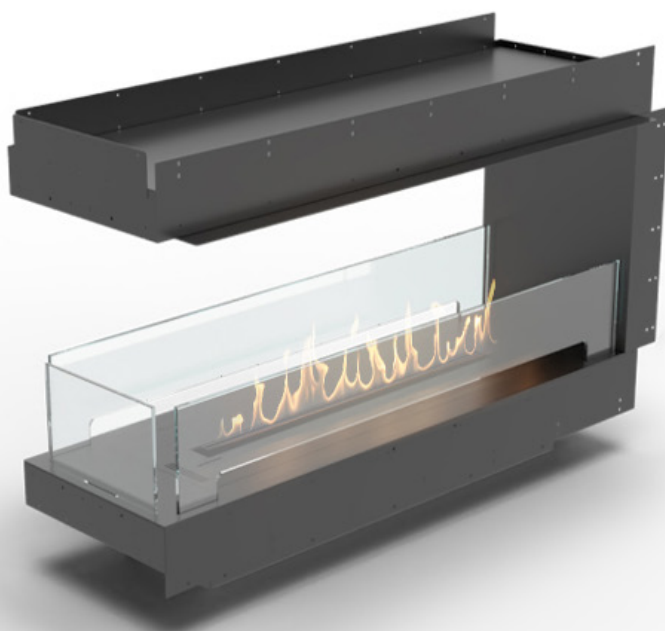

FORMA 1200 ROOM DIVIDER

WITH FLA4+ 990 AUTOMATIC BEV® BURNER

Net Zero fireplace with the BEV Technology®

ZERO CLEARANCE FIREBOX

The ultimate firebox with our zero clearance design allows you to seamlessly integrate the fireplace into combustible materials and mount your TV directly above the fireplace.

REMOTE CONTROL

Easily control your fireplace with the handy remote. You're in charge of the flames. Go for one of 3 flame levels to adjust the ambience and coziness to your needs.

AUTOMATIC REFILLING

The automatic pump communicates with the device, delivering the necessary amount of fuel. There is no risk of overfilling the tank or spilling the fuel.

TOUCH CONTROL PANEL

Experience the ultimate convenience with the LCD touch control panel. Easily adjust the fireplace settings, check fuel levels, or set a shut-off timer. Additionally, the child lock feature ensures safety for the youngest users.

Forma 1200 Room Divider

Burner model	FLA4+ 990
Fuel tank capacity	17.2 L
Maximum burn time	26 hours
Maximum heat output	7.0 kW
Minimum room cubature	70 m ³
Flame height regulation	6 stages
Weight	80.4 kg
Fuel type	bioethanol 95 - 96,6%
Flue	not required
Air change rate	1 space volume per hour
Power supply	230 V
Finish	black powder coating
Materials	steel, galvanized steel, tempered glass
Application	for indoor use only