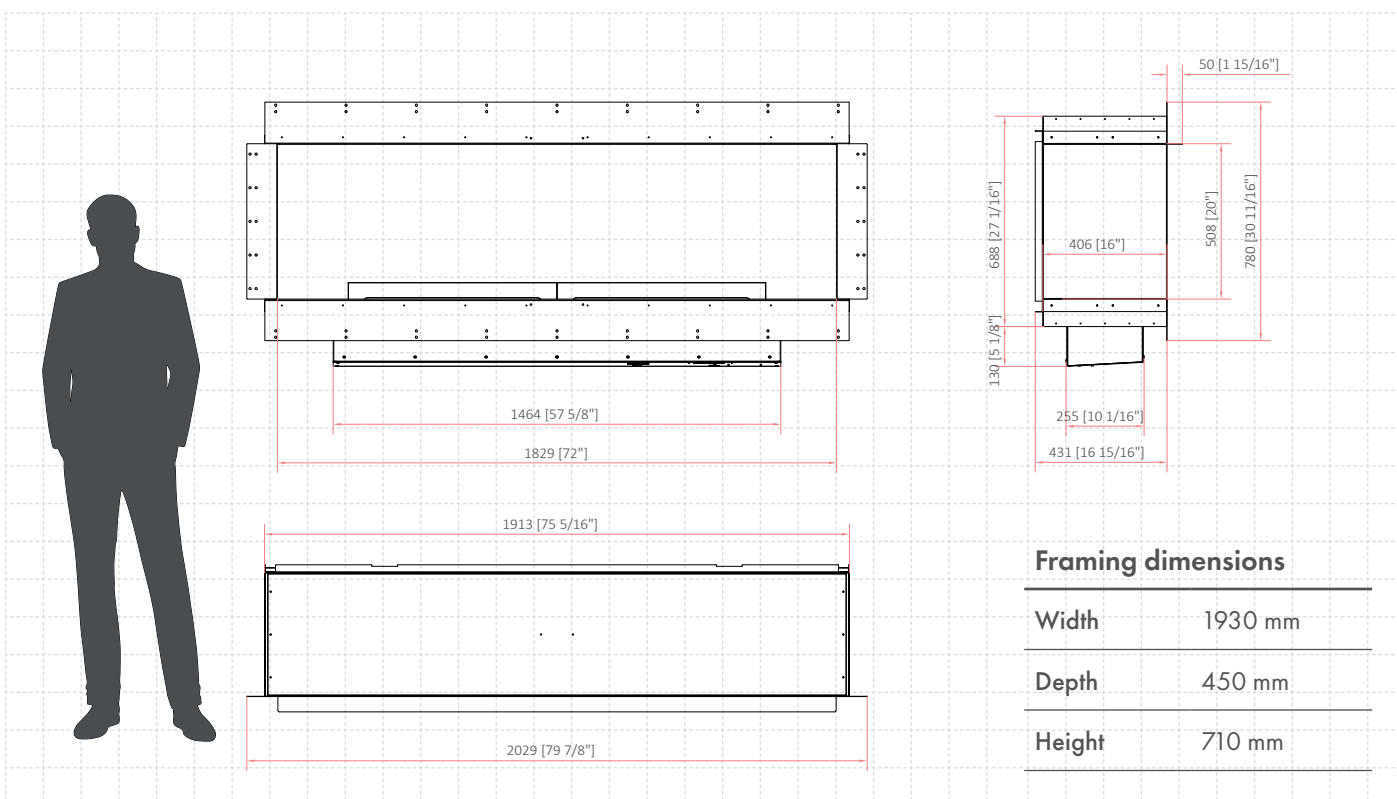

Forma 1800 Single-Sided

Burner model	FLA4 1490
Fuel tank capacity	8.6 L
Maximum burn time	9 hours
Maximum heat output	13.0 kW
Minimum room cubature	130 m³
Flame height regulation	6 stages
Weight	105.3 kg
Fuel type	bioethanol 95 - 96,6%
Flue	not required
Air change rate	1 space volume per hour
Power supply	230 V
Finish	black powder coating
Materials	steel, galvanized steel, tempered glass
Application	for indoor use only

CONTROL OPTIONS

included

included

optional

'PLANIKA BEV' APP

Control the fire with your smartphone!