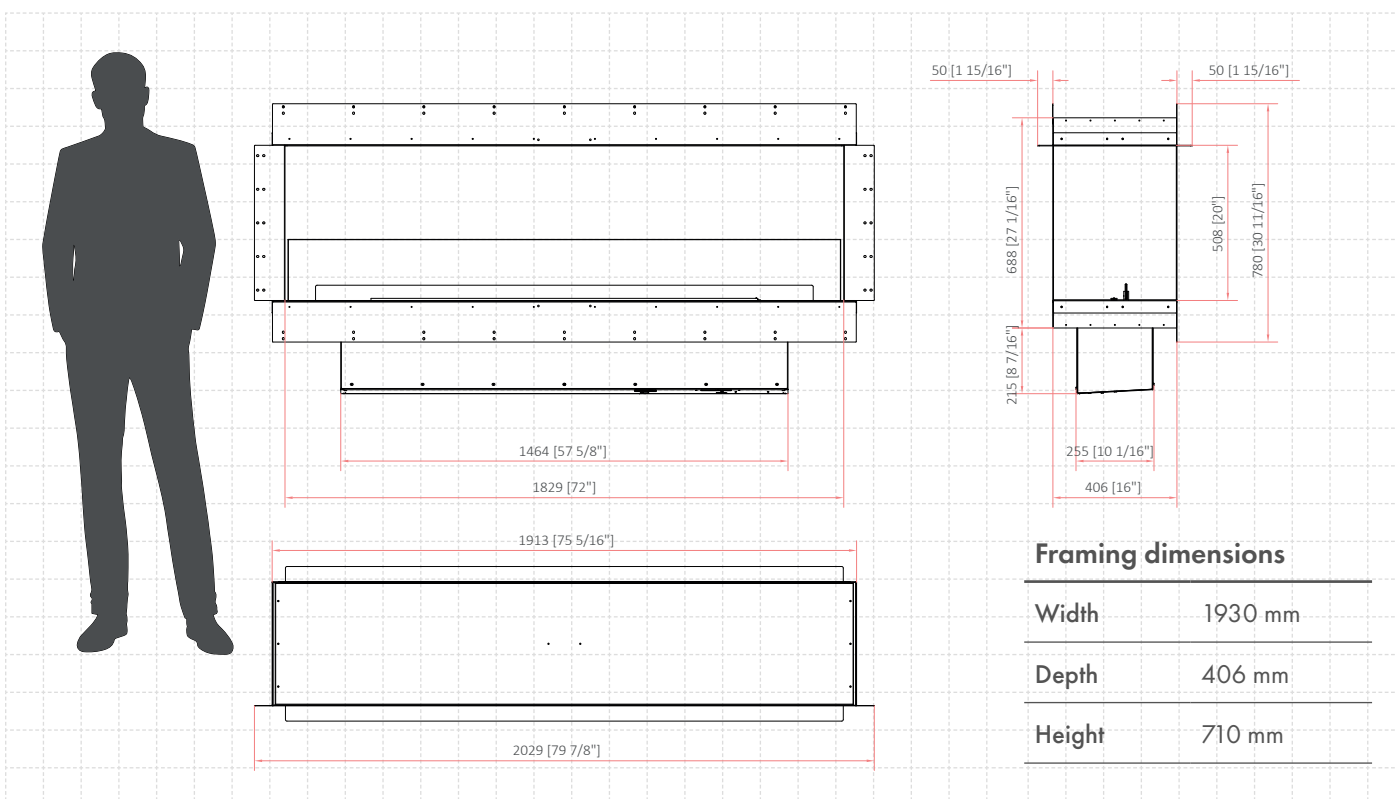

Forma 1800 Tunnel

Burner model	FLA4+ 1490
Fuel tank capacity	26.8 L
Maximum burn time	30 hours
Maximum heat output	13.0 kW
Minimum room cubature	130 m³
Flame height regulation	6 stages
Weight	114.3 kg
Fuel type	bioethanol 95 - 96,6%
Flue	not required
Air change rate	1 space volume per hour
Power supply	230 V
Finish	black powder coating
Materials	steel, galvanized steel, tempered glass
Application	for indoor use only

CONTROL OPTIONS

included

included

optional

'PLANIKA BEV' APP

Control the fire with your smartphone!