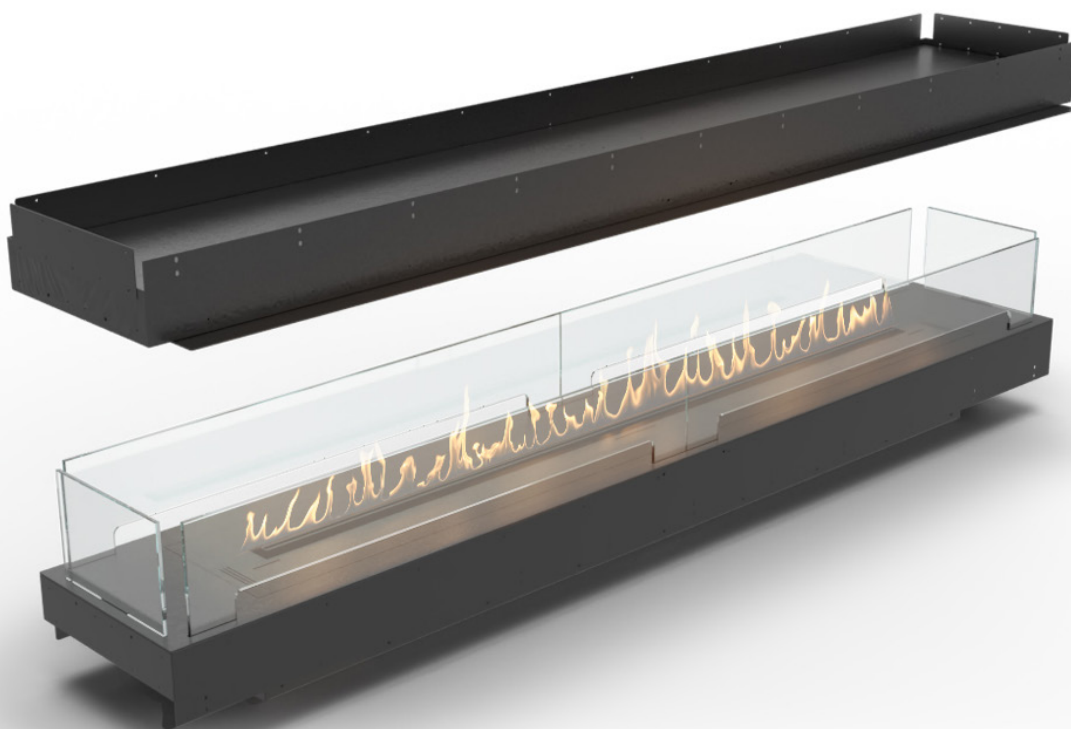

FORMA 2300 ISLAND

WITH FLA4+ 1990 AUTOMATIC BEV® BURNER

Net Zero fireplace with the BEV Technology®

ZERO CLEARANCE FIREBOX

The ultimate firebox with our zero clearance design allows you to seamlessly integrate the fireplace into combustible materials and mount your TV directly above the fireplace.

REMOTE CONTROL

Easily control your fireplace with the handy remote. You're in charge of the flames. Go for one of 3 flame levels to adjust the ambience and coziness to your needs.

AUTOMATIC REFILLING

The automatic pump communicates with the device, delivering the necessary amount of fuel. There is no risk of overfilling the tank or spilling the fuel.

TOUCH CONTROL PANEL

Experience the ultimate convenience with the LCD touch control panel. Easily adjust the fireplace settings, check fuel levels, or set a shut-off timer. Additionally, the child lock feature ensures safety for the youngest users.

Forma 2300 Island

Burner model	FLA4+ 1990
Fuel tank capacity	36.3 L
Maximum burn time	31 hours
Maximum heat output	18.0 kW
Minimum room cubature	180 m ³
Flame height regulation	6 stages
Weight	148.2 kg
Fuel type	bioethanol 95 - 96,6%
Flue	not required
Air change rate	1 space volume per hour
Power supply	230 V
Finish	black powder coating
Materials	steel, galvanized steel, tempered glass
Application	for indoor use only