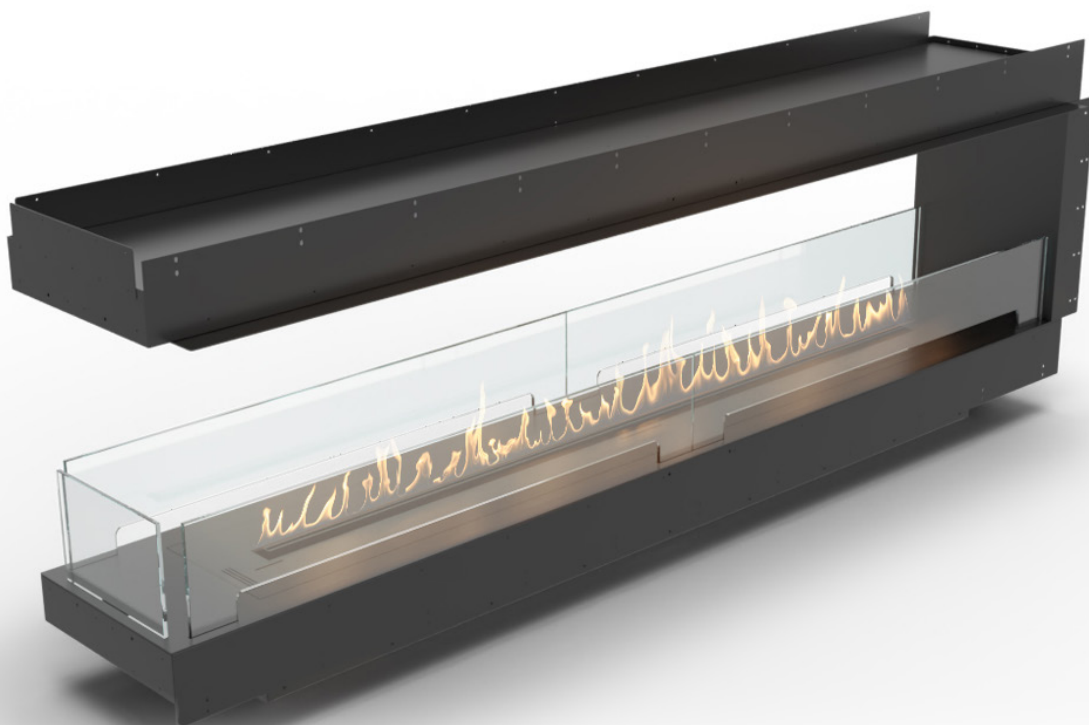

FORMA 2300 ROOM DIVIDER

WITH FLA4+ 1990 AUTOMATIC BEV® BURNER

Net Zero fireplace with the BEV Technology®

ZERO CLEARANCE FIREBOX

The ultimate firebox with our zero clearance design allows you to seamlessly integrate the fireplace into combustible materials and mount your TV directly above the fireplace.

REMOTE CONTROL

Easily control your fireplace with the handy remote. You're in charge of the flames. Go for one of 3 flame levels to adjust the ambience and coziness to your needs.

AUTOMATIC REFILLING

The automatic pump communicates with the device, delivering the necessary amount of fuel. There is no risk of overfilling the tank or spilling the fuel.

TOUCH CONTROL PANEL

Experience the ultimate convenience with the LCD touch control panel. Easily adjust the fireplace settings, check fuel levels, or set a shut-off timer. Additionally, the child lock feature ensures safety for the youngest users.

Forma 2300 Room Divider

Burner model	FLA4+ 1990
Fuel tank capacity	36.3 L
Maximum burn time	31 hours
Maximum heat output	18.0 kW
Minimum room cubature	180 m ³
Flame height regulation	6 stages
Weight	150.2 kg
Fuel type	bioethanol 95 - 96,6%
Flue	not required
Air change rate	1 space volume per hour
Power supply	230 V
Finish	black powder coating
Materials	steel, galvanized steel, tempered glass
Application	for indoor use only