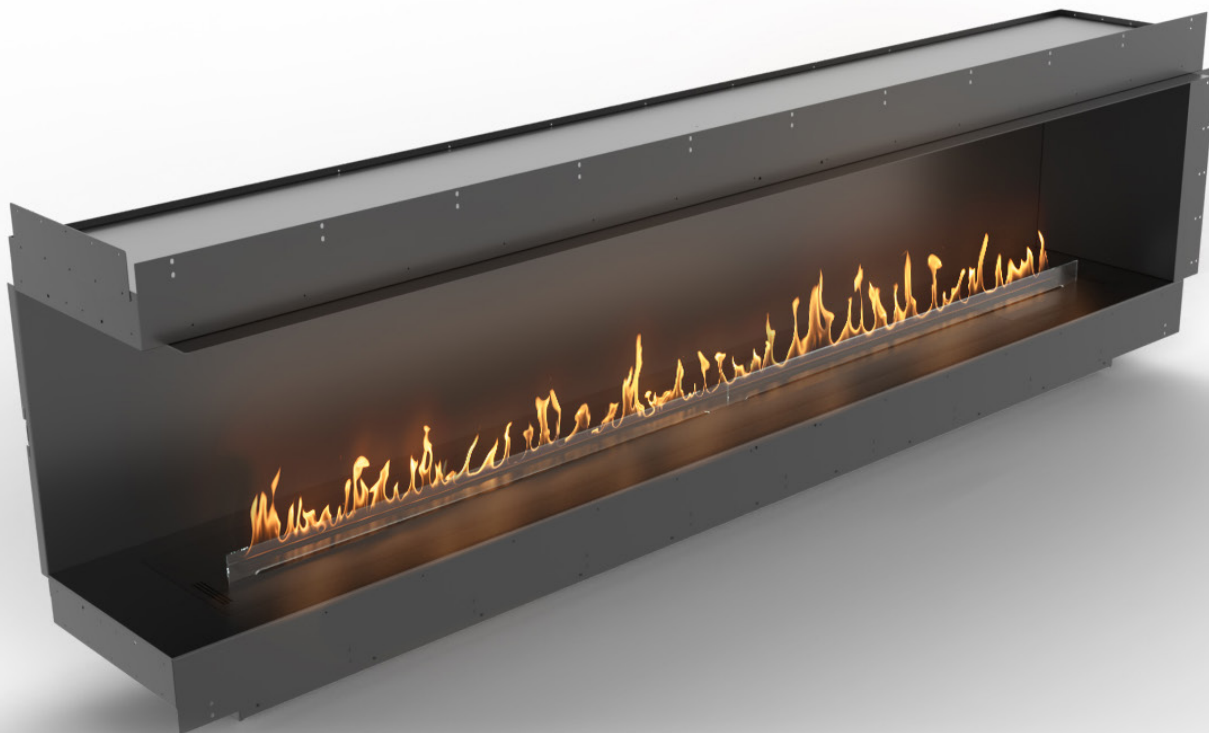

FORMA 2700 LEFT CORNER

WITH FLA4+ 2490 AUTOMATIC BEV® BURNER

Net Zero fireplace with the BEV Technology®

ZERO CLEARANCE FIREBOX

The ultimate firebox with our zero clearance design allows you to seamlessly integrate the fireplace into combustible materials and mount your TV directly above the fireplace.

REMOTE CONTROL

Easily control your fireplace with the handy remote. You're in charge of the flames. Go for one of 3 flame levels to adjust the ambience and coziness to your needs.

AUTOMATIC REFILLING

The automatic pump communicates with the device, delivering the necessary amount of fuel. There is no risk of overfilling the tank or spilling the fuel.

TOUCH CONTROL PANEL

Experience the ultimate convenience with the LCD touch control panel. Easily adjust the fireplace settings, check fuel levels, or set a shut-off timer. Additionally, the child lock feature ensures safety for the youngest users.

Forma 2700 Left Corner

Burner model	FLA4+ 2490
Fuel tank capacity	45.9 L
Maximum burn time	31 hours
Maximum heat output	22.5 kW
Minimum room cubature	225 m ³
Flame height regulation	6 stages
Weight	224.4 kg
Fuel type	bioethanol 95 - 96,6%
Flue	not required
Air change rate	1 space volume per hour
Power supply	230 V
Finish	black powder coating
Materials	steel, galvanized steel, tempered glass
Application	for indoor use only