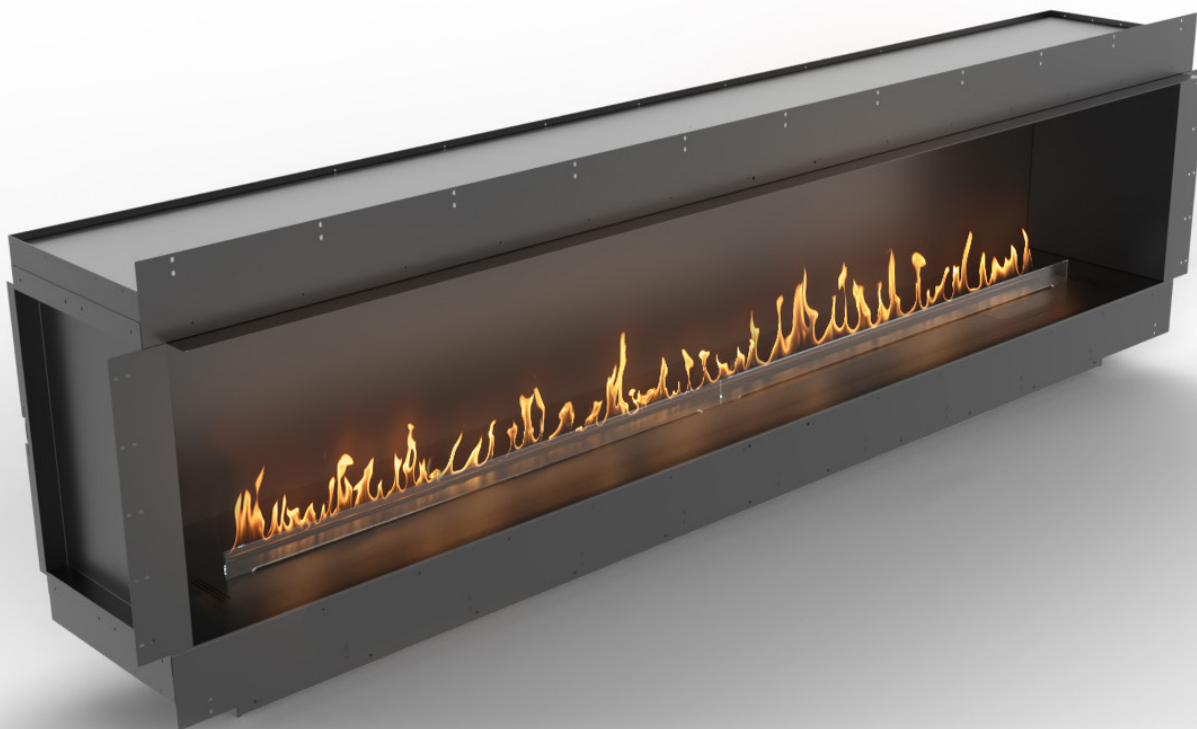

FORMA 2700 SINGLE-SIDED

WITH FLA4 2490 AUTOMATIC BEV® BURNER

Net Zero fireplace with the BEV Technology®

ZERO CLEARANCE FIREBOX

The ultimate firebox with our zero clearance design allows you to seamlessly integrate the fireplace into combustible materials and mount your TV directly above the fireplace.

REMOTE CONTROL

Easily control your fireplace with the handy remote. You're in charge of the flames. Go for one of 3 flame levels to adjust the ambience and coziness to your needs.

AUTOMATIC REFILLING

The automatic pump communicates with the device, delivering the necessary amount of fuel. There is no risk of overfilling the tank or spilling the fuel.

TOUCH CONTROL PANEL

Experience the ultimate convenience with the LCD touch control panel. Easily adjust the fireplace settings, check fuel levels, or set a shut-off timer. Additionally, the child lock feature ensures safety for the youngest users.

Forma 2700 Single-Sided

| | |
|-------------------------|---|
| Burner model | FLA4 2490 |
| Fuel tank capacity | 14.8 L |
| Maximum burn time | 10 hours |
| Maximum heat output | 22.5 kW |
| Minimum room cubature | 225 m ³ |
| Flame height regulation | 6 stages |
| Weight | 203.8 kg |
| Fuel type | bioethanol 95 - 96,6% |
| Flue | not required |
| Air change rate | 1 space volume per hour |
| Power supply | 230 V |
| Finish | black powder coating |
| Materials | steel, galvanized steel, tempered glass |
| Application | for indoor use only |