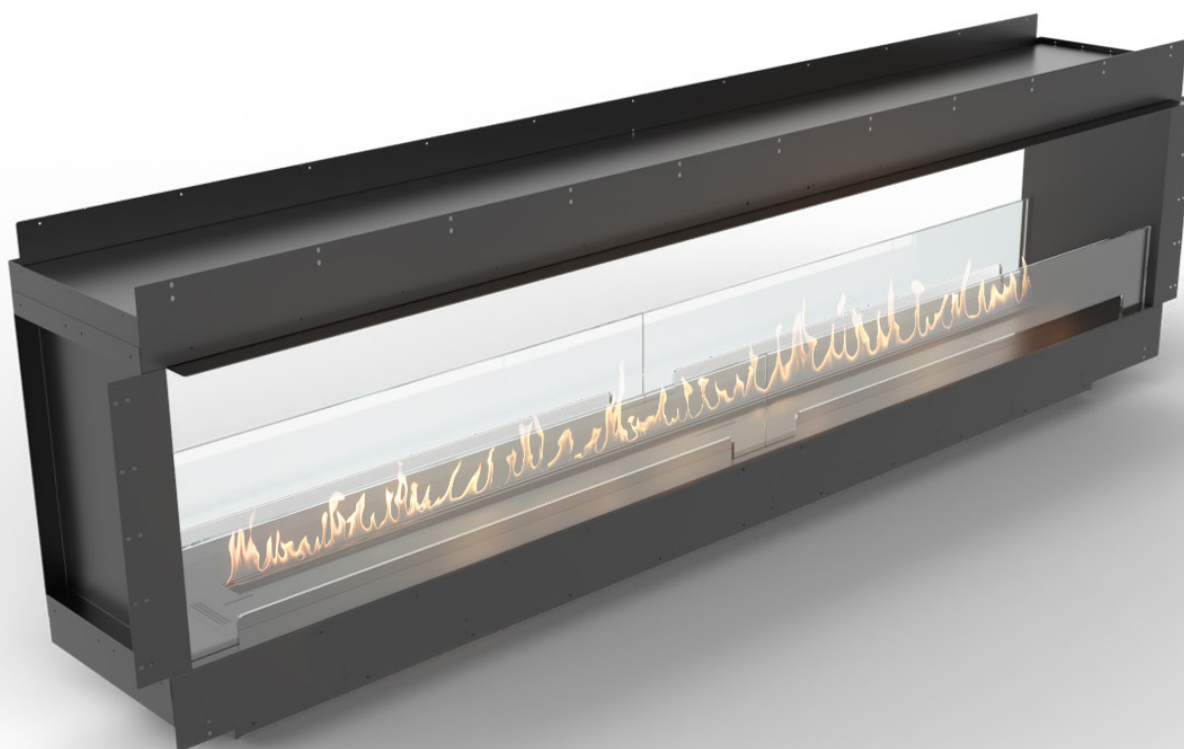

FORMA 2700 TUNNEL

WITH FLA4+ 2490 AUTOMATIC BEV® BURNER

Net Zero fireplace with the BEV Technology®

ZERO CLEARANCE FIREBOX

The ultimate firebox with our zero clearance design allows you to seamlessly integrate the fireplace into combustible materials and mount your TV directly above the fireplace.

REMOTE CONTROL

Easily control your fireplace with the handy remote. You're in charge of the flames. Go for one of 3 flame levels to adjust the ambience and coziness to your needs.

AUTOMATIC REFILLING

The automatic pump communicates with the device, delivering the necessary amount of fuel. There is no risk of overfilling the tank or spilling the fuel.

TOUCH CONTROL PANEL

Experience the ultimate convenience with the LCD touch control panel. Easily adjust the fireplace settings, check fuel levels, or set a shut-off timer. Additionally, the child lock feature ensures safety for the youngest users.

Forma 2700 Tunnel

Burner model	FLA4+ 2490
Fuel tank capacity	45.9 L
Maximum burn time	31 hours
Maximum heat output	22.5 kW
Minimum room cubature	225 m ³
Flame height regulation	6 stages
Weight	220.9 kg
Fuel type	bioethanol 95 - 96,6%
Flue	not required
Air change rate	1 space volume per hour
Power supply	230 V
Finish	black powder coating
Materials	steel, galvanized steel, tempered glass
Application	for indoor use only