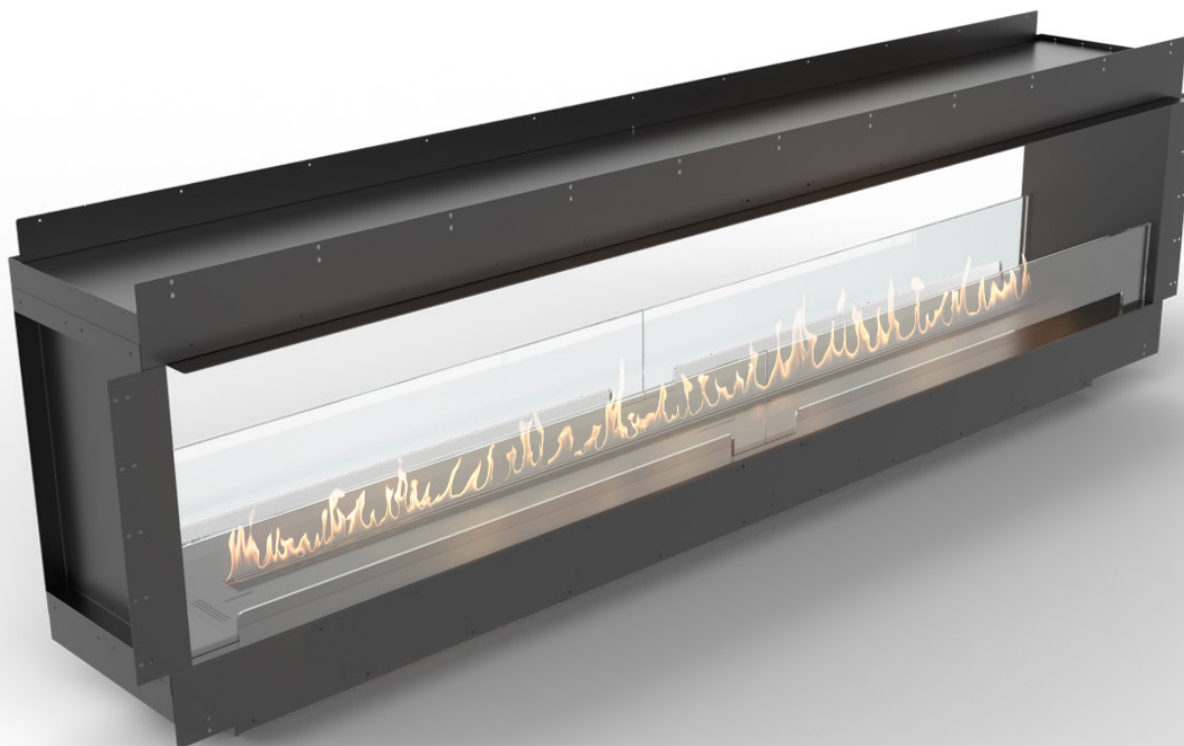

# FORMA 2700 TUNNEL

### ZERO CLEARANCE FIREBOX

The ultimate firebox with our zero clearance design allows you to seamlessly integrate the fireplace into combustible materials and mount your TV directly above the fireplace.

### REMOTE CONTROL

Easily control your fireplace with the handy remote. You're in charge of the flames. Go for one of 3 flame levels to adjust the ambience and coziness to your needs.

# Forma 2700 Tunnel

Burner model	FLA4 2490
Fuel tank capacity	14.8 L
Maximum burn time	10 hours
Maximum heat output	22.5 kW
Minimum room cubature	225 m <sup>3</sup>
Flame height regulation	6 stages
Weight	197.9 kg
Fuel type	bioethanol 95 - 96,6%
Flue	not required
Air change rate	1 space volume per hour
Power supply	230 V
Finish	black powder coating
Materials	steel, galvanized steel, tempered glass
Application	for indoor use only