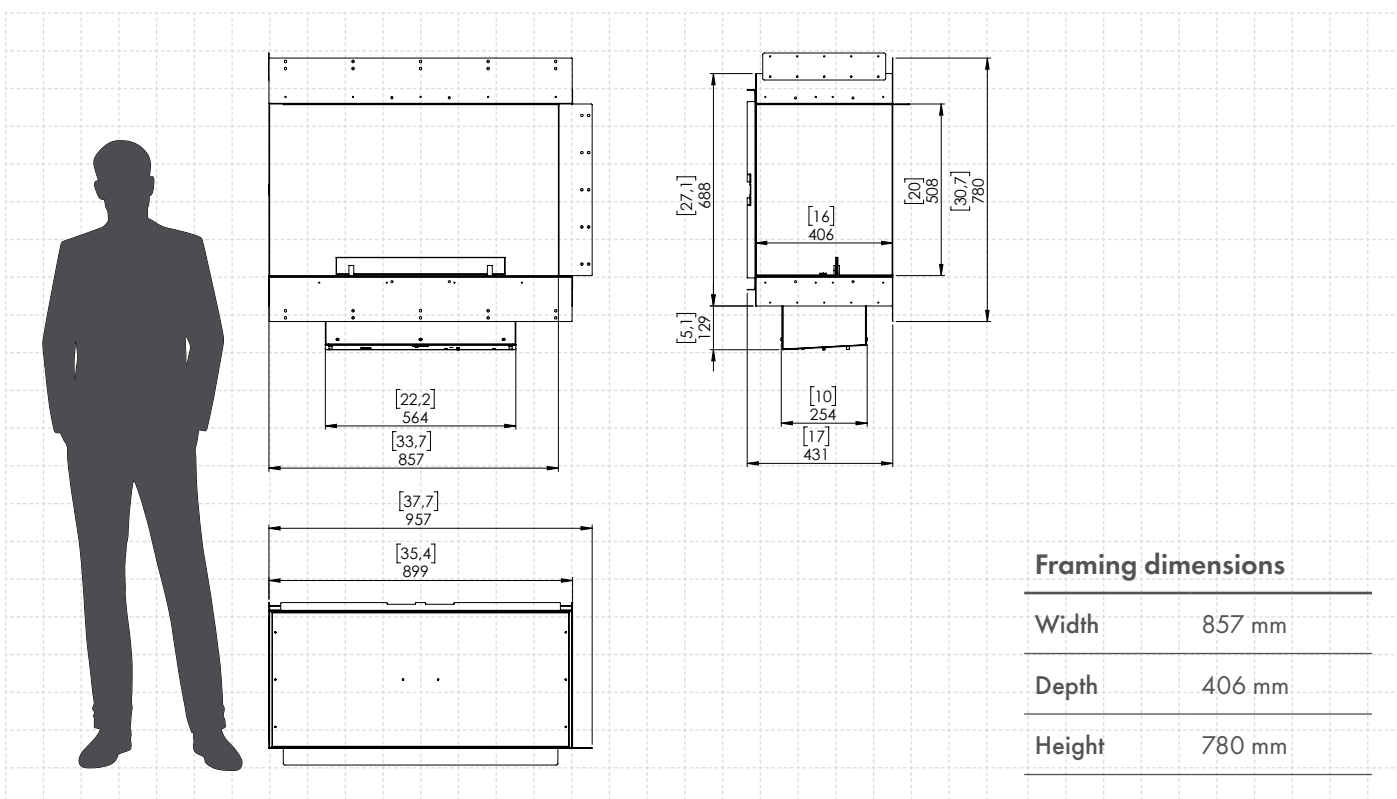

Forma 800 Left Corner

Burner model	Prime Fire 2.0 590
Fuel tank capacity	3.1 L
Maximum burn time	5 hours
Maximum heat output	3.1 kW
Minimum room cubature	31 m ³
Flame height regulation	2 stages
Weight	58.6 kg
Fuel type	bioethanol 95 - 96,6%
Flue	not required
Air change rate	1 space volume per hour
Power supply	230 V
Finish	black powder coating
Materials	steel, galvanized steel, tempered glass
Application	for indoor use only

CONTROL OPTIONS

included

included

optional

'PLANIKA BEV' APP

Control the fire with your smartphone!

Framing dimensions

Width	857 mm
Depth	406 mm
Height	780 mm