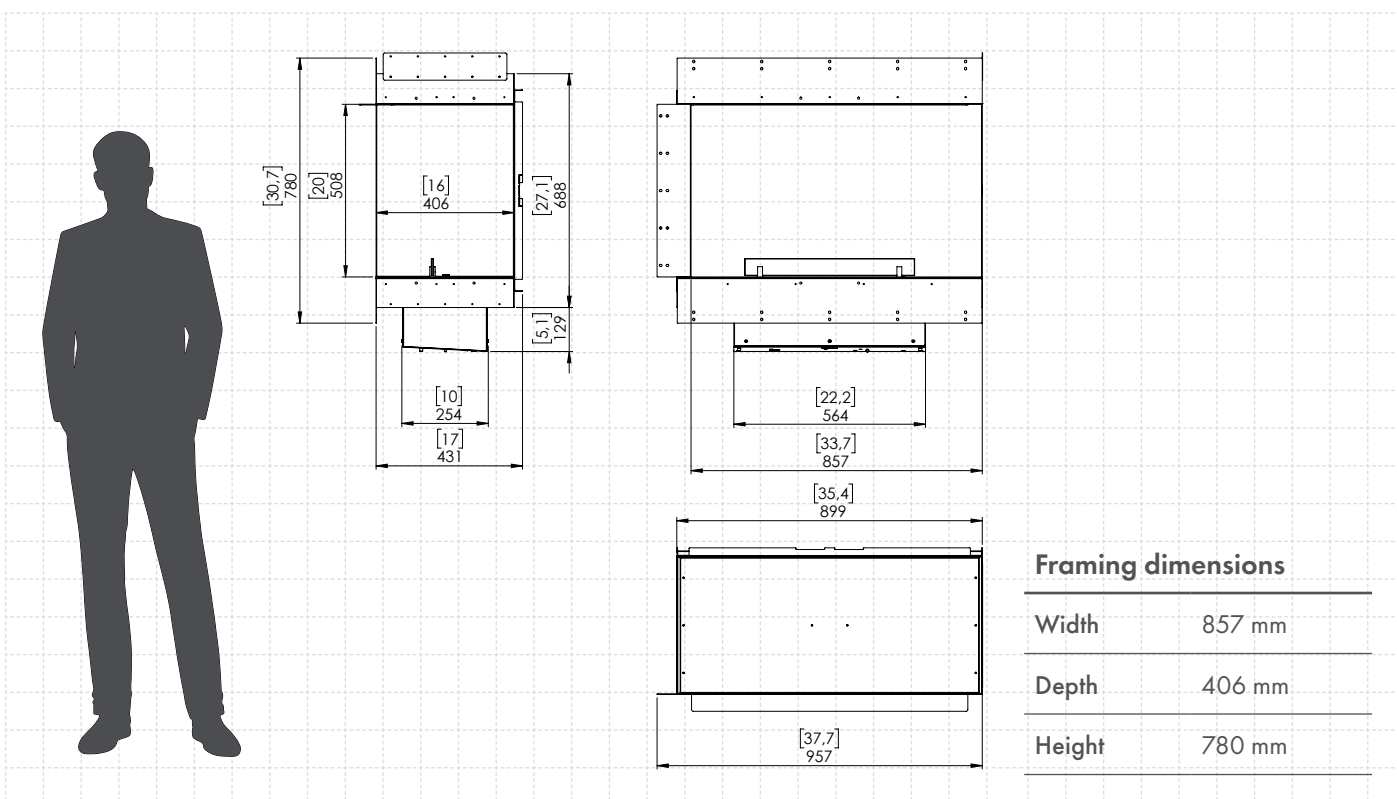

Forma 800 Right Corner

Burner model	Prime Fire 2.0 590
Fuel tank capacity	3.1 L
Maximum burn time	5 hours
Maximum heat output	3.1 kW
Minimum room cubature	31 m ³
Flame height regulation	2 stages
Weight	58.6 kg
Fuel type	bioethanol 95 - 96,6%
Flue	not required
Air change rate	1 space volume per hour
Power supply	230 V
Finish	black powder coating
Materials	steel, galvanized steel, tempered glass
Application	for indoor use only

CONTROL OPTIONS

included

included

optional

'PLANIKA BEV' APP

Control the fire with your smartphone!

Framing dimensions

Width	857 mm
Depth	406 mm
Height	780 mm