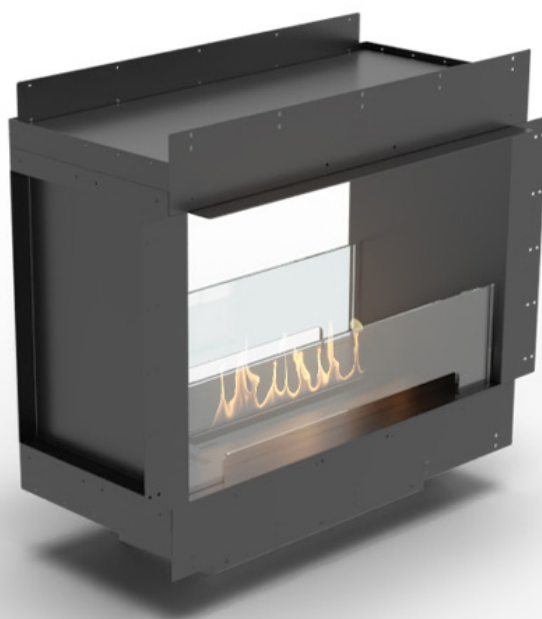

FORMA 800 TUNNEL

WITH FLA4 590 AUTOMATIC BEV[®] BURNER

Net Zero fireplace with the BEV Technology[®]

ZERO CLEARANCE FIREBOX

The ultimate firebox with our zero clearance design allows you to seamlessly integrate the fireplace into combustible materials and mount your TV directly above the fireplace.

REMOTE CONTROL

Easily control your fireplace with the handy remote. You're in charge of the flames. Go for one of 3 flame levels to adjust the ambience and coziness to your needs.

AUTOMATIC REFILLING

The automatic pump communicates with the device, delivering the necessary amount of fuel. There is no risk of overfilling the tank or spilling the fuel.

TOUCH CONTROL PANEL

Experience the ultimate convenience with the LCD touch control panel. Easily adjust the fireplace settings, check fuel levels, or set a shut-off timer. Additionally, the child lock feature ensures safety for the youngest users.

Forma 800 Tunnel

Burner model	FLA4 590
Fuel tank capacity	3.1 L
Maximum burn time	5 hours
Maximum heat output	3.1 kW
Minimum room cubature	31 m ³
Flame height regulation	6 stages
Weight	58.7 kg
Fuel type	bioethanol 95 - 96,6%
Flue	not required
Air change rate	1 space volume per hour
Power supply	230 V
Finish	black powder coating
Materials	steel, galvanized steel, tempered glass
Application	for indoor use only