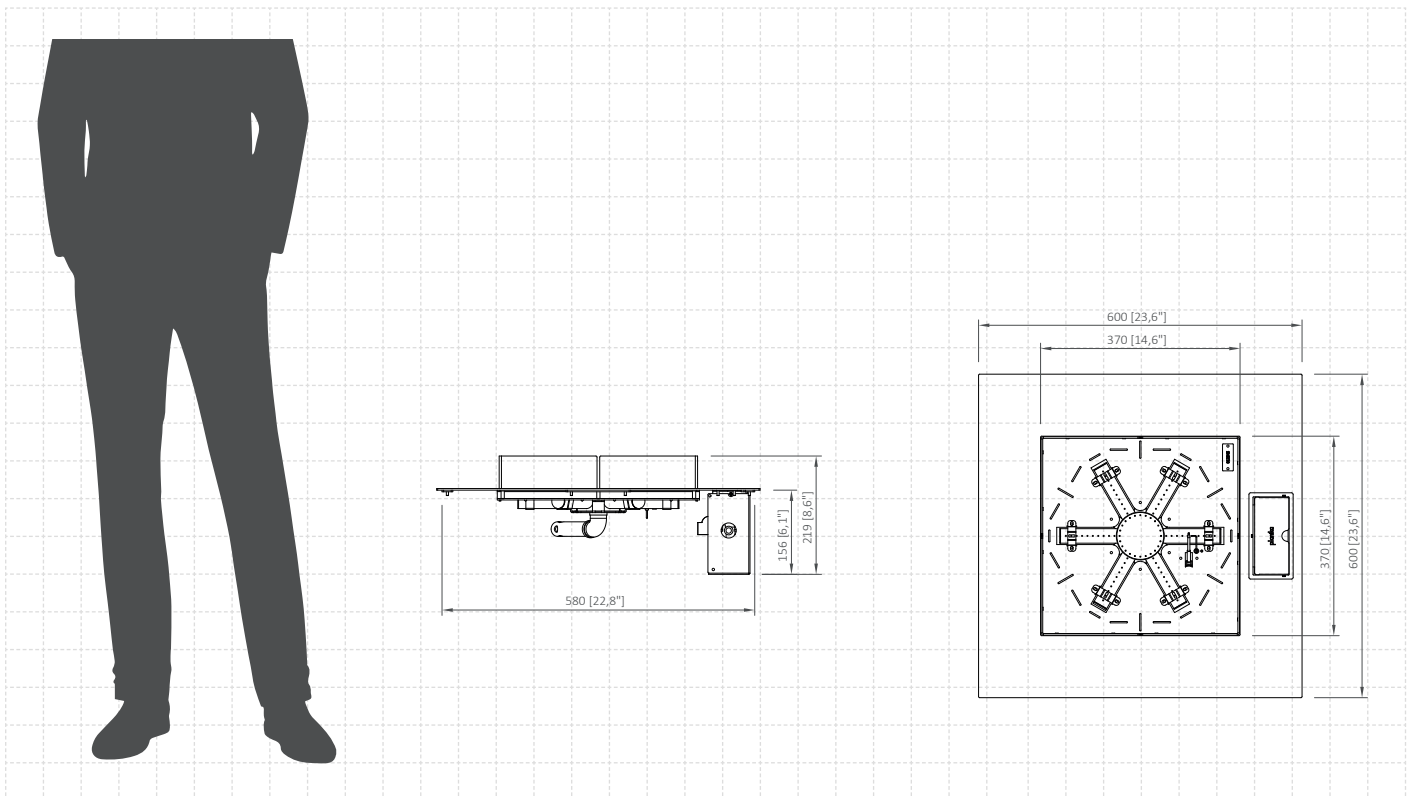

Mico 600 Burner Manual

(Gas Technology)

Fuel type	LPG
Heat output	max. 12.7 kW
Gas consumption	max. 0.9 kg/h
Gas pressure	37 mbar
Total gas hose length	4 meters <i>(measured from valve to pressure regulator)</i>
Power supply	AAA battery powered control panel
Flue	not required
Flame height regulation	yes
Materials	steel, tempered glass
Decorative accessories	black glass gravel
Application	for outdoor use