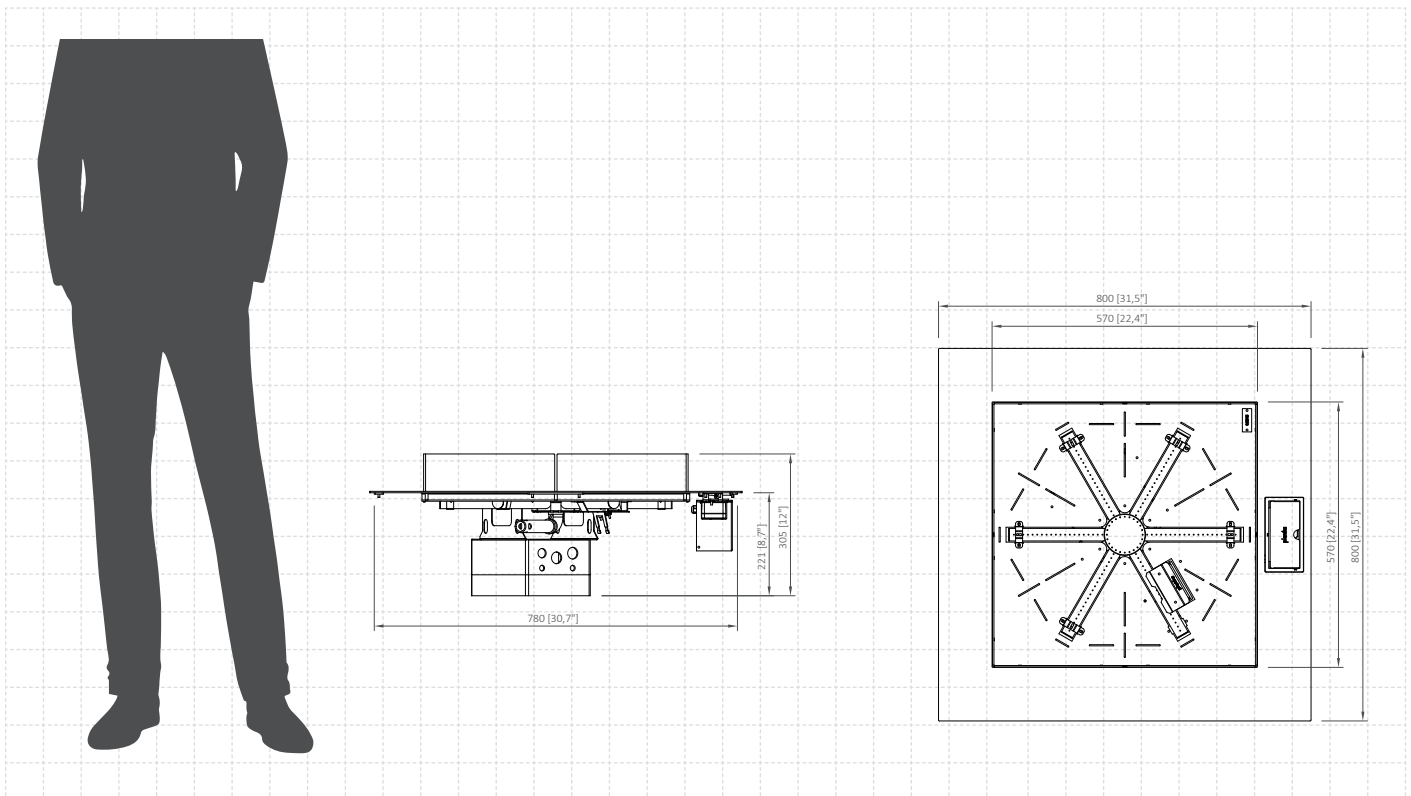

Mico 800 Burner Automatic

(Gas Technology)

Fuel type	Natural Gas / LPG
Heat output	(NG) max. 16.4 kW (LPG) max. 17.3 kW
Gas consumption	(NG) max. 1.47 m³/h (LPG) max. 1.35 kg/h
Gas pressure	(NG) 20 mbar (LPG) 37 mbar
Total gas hose length	4 meters <i>(measured from valve to pressure regulator)</i>
Power supply	remote: 2x 1.5V AAA batteries receiver: 4x 1.5V AA Wi-Fi: 6V DC
Flue	not required
Flame height regulation	yes
Materials	steel, tempered glass
Decorative accessories	black glass gravel
Application	for outdoor use

CONTROL OPTIONS

included

optional

compatible

'PLANIKA GAS CONTROL' APP

Control the fire with your smartphone!