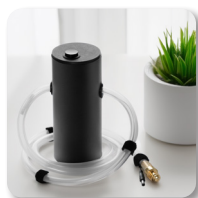

AUTOMATIC REFILLING

The automatic pump communicates with the device, delivering the necessary amount of fuel. There is no risk of overfilling the tank or spilling the fuel.